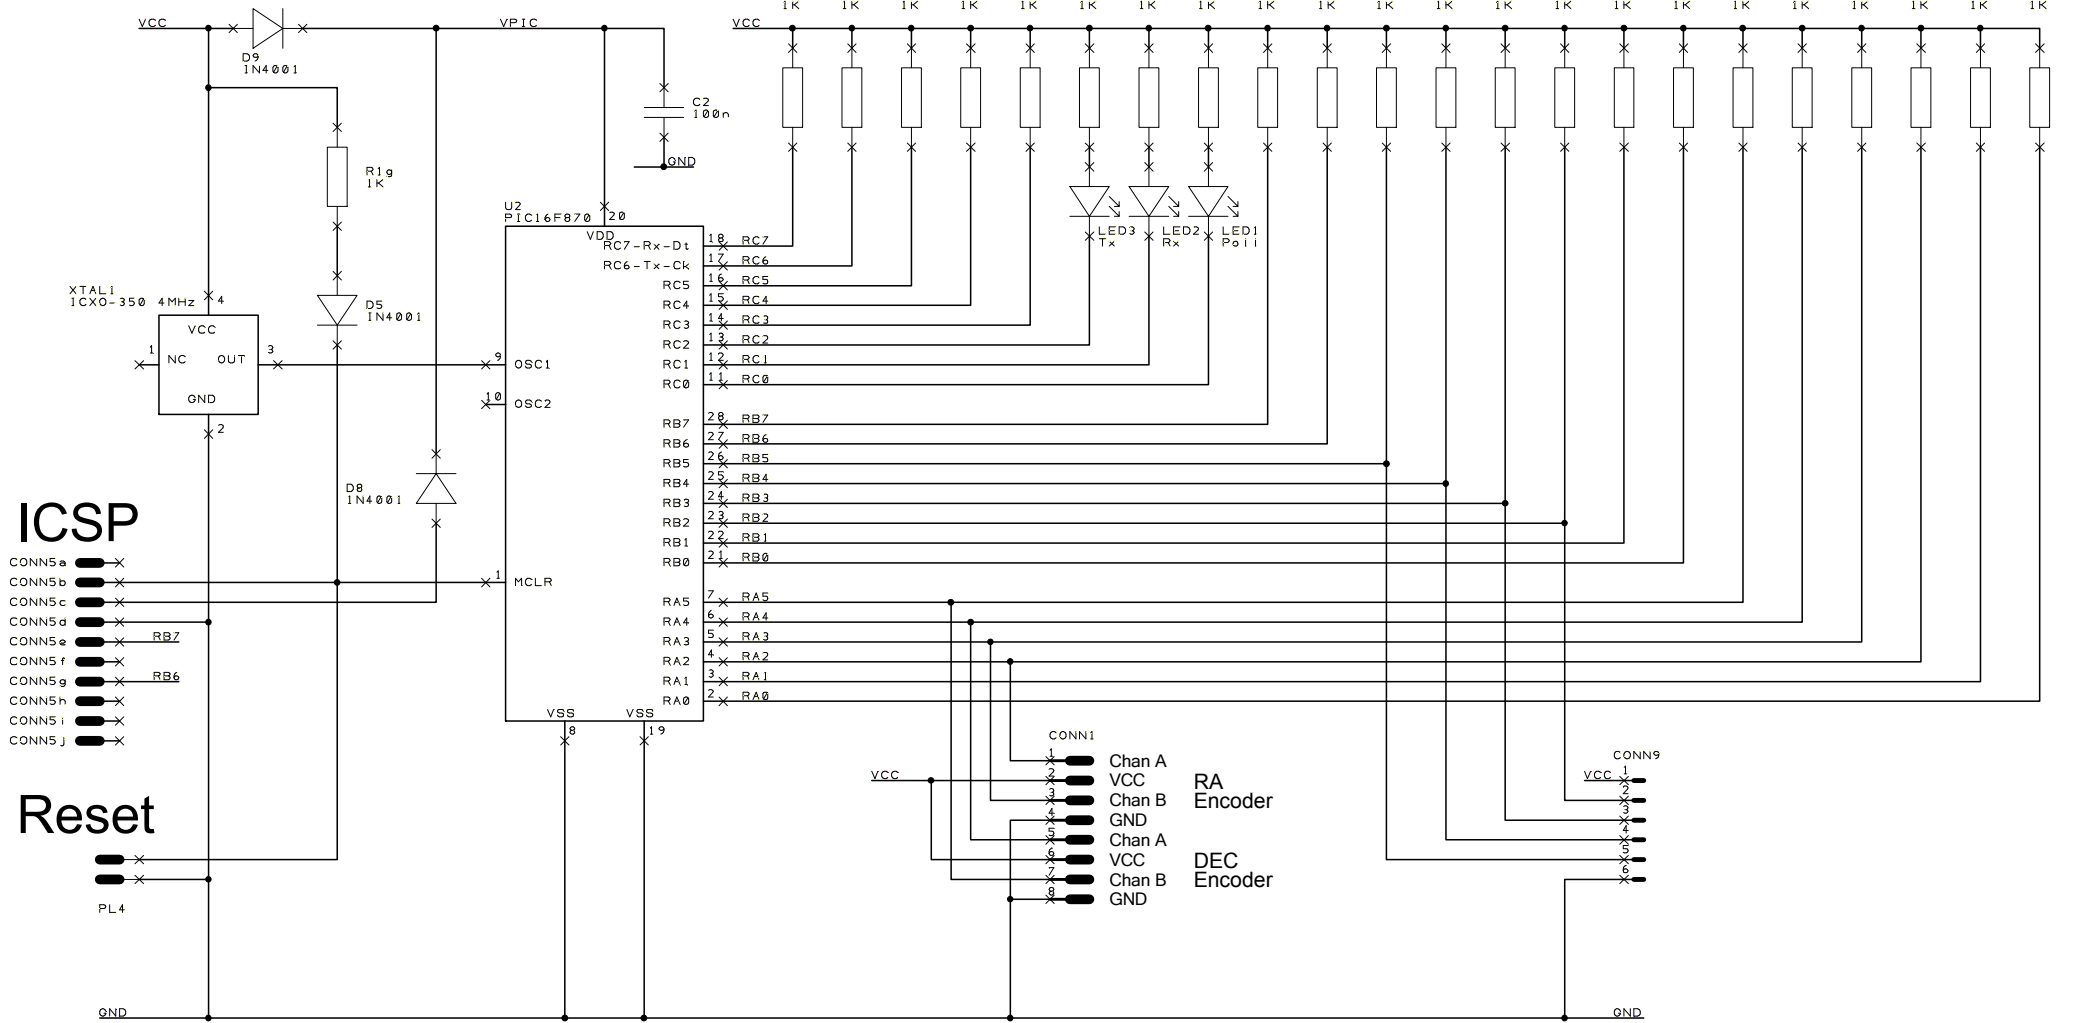

CPU

Encoder Inputs

DSC Project MK II
CPU And ICSP Interface
Encoder Inputs And Port B